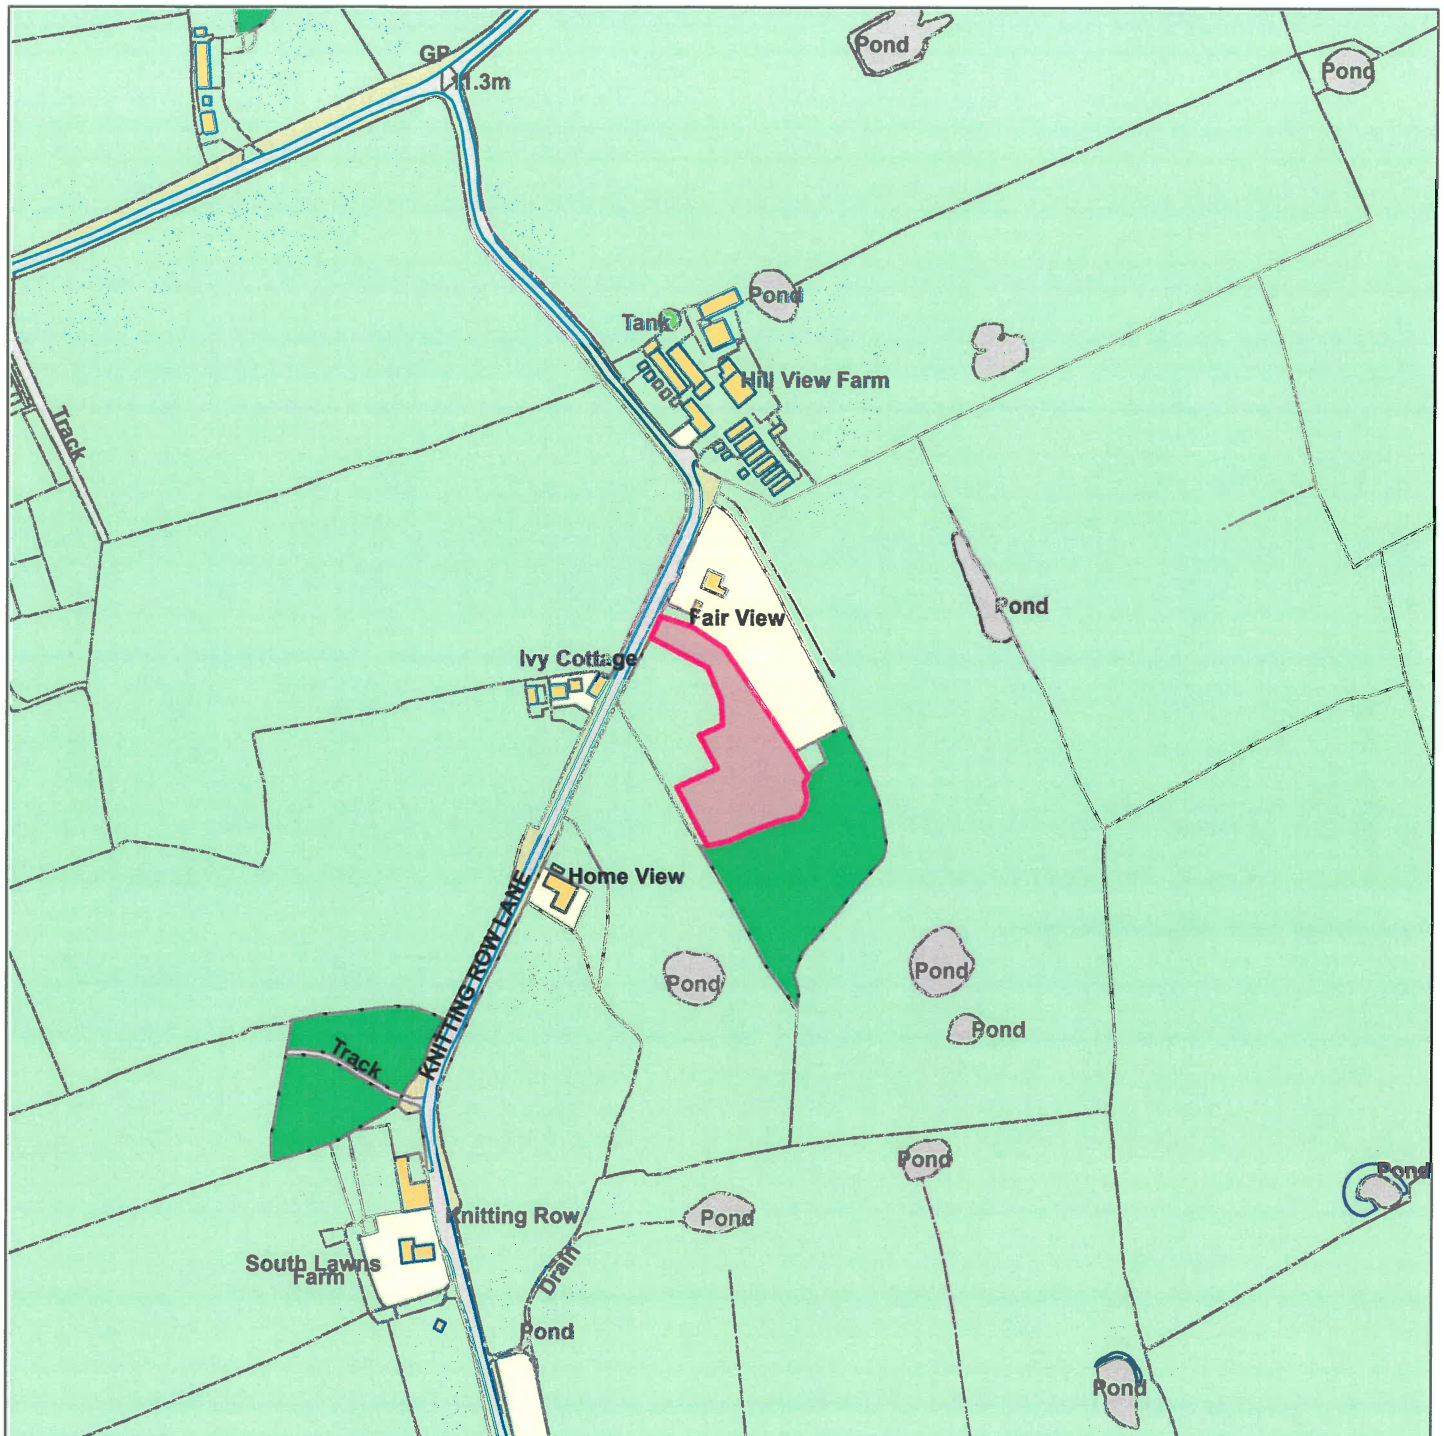

Planning Committee

Fair View Knitting Row Lane Out Rawcliffe

Scale : 1:3453

Reproduced from the Ordnance Survey map with the permission of the Controller of Her Majesty's Stationery Office © Crown Copyright 2012.

Unauthorised reproduction infringes Crown Copyright and may lead to prosecution or civil proceedings.

Organisation	Wyre Council
Department	Planning Department
Comments	Item 3
Date	21 January 2020
SLA Number	100018720